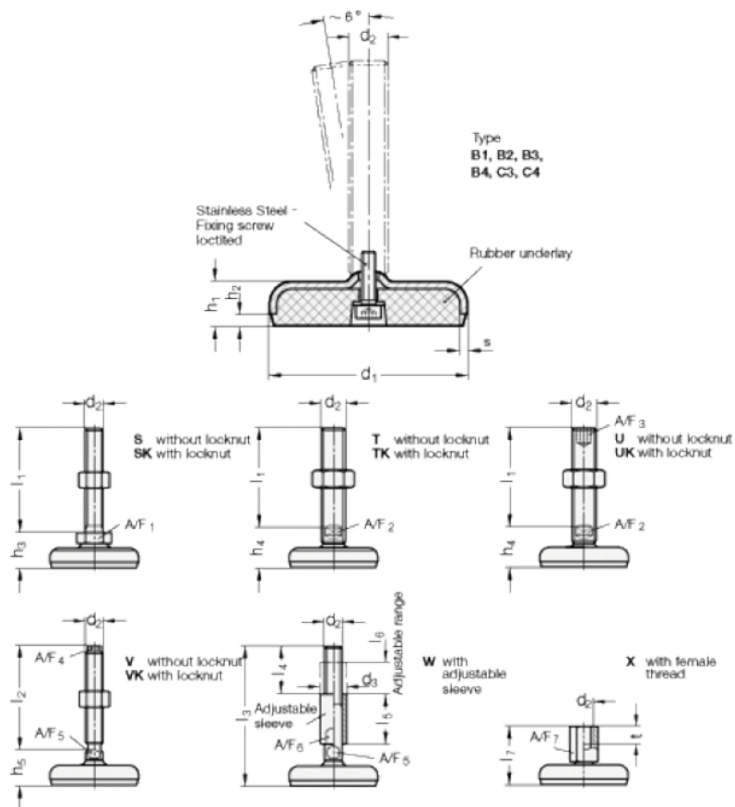

Article number: 2031100M1675B1TK
 Description: E+G levelling foot
 GN 31-100-M16-75-B1-TK
 Note: TK With nut, Wrench flat at the bottom

Measures

A/F2	= 12
d1	= 100
d2	= 16
h1	= 20
h2	= 6
h4 +4.0/0	= 34
l2	= 75
s	= 3